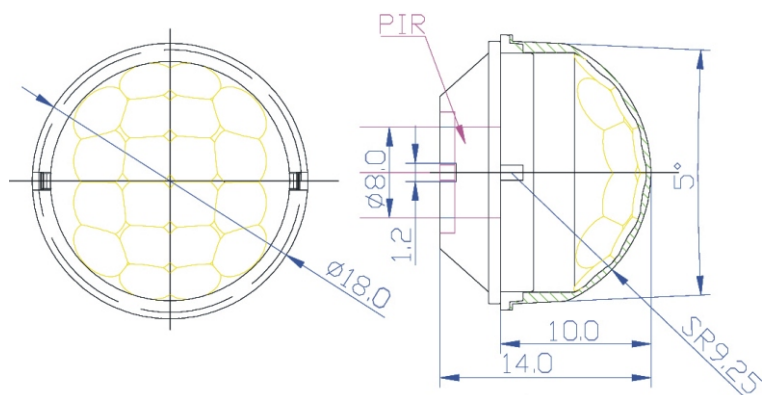

Dimensions 尺寸圖

Dimensions 尺寸圖

Dimensions 尺寸圖

Type:SB-F-08
Overall size:11.8×11.8×9.73mm
Focal length:5mm
Detection distance:5m
Viewing angle:100°

Dimensions 尺寸圖

Type:SB-F-11
Overall size:7.8×7.8×3.6mm
Focal length:
Detection distance:4m
Viewing angle:70°

Dimensions

Type:8002-4
Overall size:23.5×23.5×12.7mm
Focal length:12mm
Detection distance:12m
Viewing angle:120°

Dimensions 尺寸圖

Overall size:外型尺寸
Lens size:鏡頭尺寸
Focal length:焦距
Detection distance:探測距離
Viewing angle:可視角度