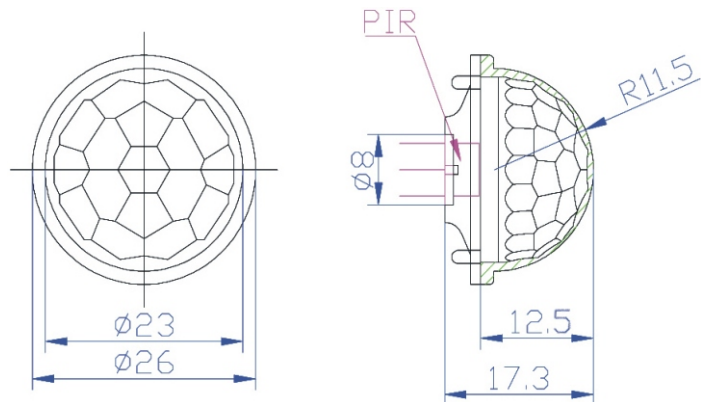

Dimensions 尺寸圖

Dimensions 尺寸圖

Dimensions 尺寸圖

Type:SB-F-08
Overall size:11.8×11.8×9.73mm
Focal length:5mm
Detection distance:5m
Viewing angle:100°

Dimensions 尺寸圖

Type:SB-F-11
Overall size:7.8×7.8×3.6mm
Focal length:
Detection distance:4m
Viewing angle:70°

Dimensions

Type:8002-4
Overall size:23.5×23.5×12.7mm
Focal length:12mm
Detection distance:12m
Viewing angle:120°

Dimensions 尺寸圖

Overall size:外型尺寸
Lens size:鏡頭尺寸
Focal length:焦距
Detection distance:探測距離
Viewing angle:可視角度