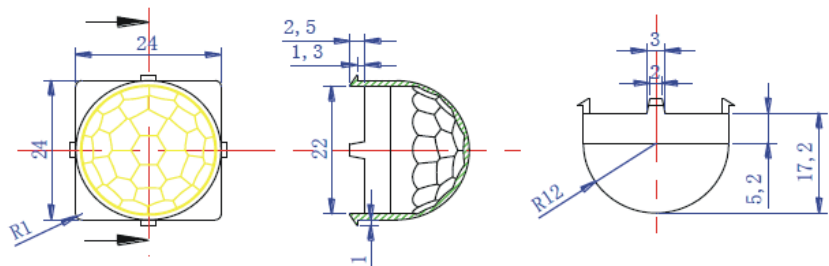

Dimensions 尺寸圖

Dimensions 尺寸圖

Dimensions 尺寸圖

Type:SB-F-08
Overall size:11.8×11.8×9.73mm
Focal length:5mm
Detection distance:5m
Viewing angle:100°

Dimensions 尺寸圖

Type:SB-F-11
Overall size:7.8×7.8×3.6mm
Focal length:
Detection distance:4m
Viewing angle:70°

Dimensions

Type:8002-4
Overall size:23.5×23.5×12.7mm
Focal length:12mm
Detection distance:12m
Viewing angle:120°

Dimensions 尺寸圖

Overall size:外型尺寸
Lens size:鏡頭尺寸
Focal length:焦距
Detection distance:探測距離
Viewing angle:可視角度