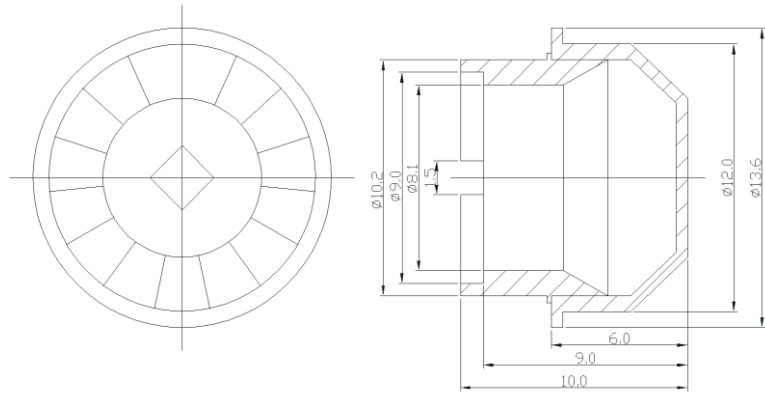

Dimensions 尺寸圖

Dimensions 尺寸圖

Dimensions 尺寸圖

Type:SB-F-08
Overall size:11.8×11.8×9.73mm
Focal length:5mm
Detection distance:5m
Viewing angle:100°

Dimensions 尺寸圖

Type:SB-F-11
Overall size:7.8×7.8×3.6mm
Focal length:
Detection distance:4m
Viewing angle:70°

Dimensions

Type:8002-4
Overall size:23.5×23.5×12.7mm
Focal length:12mm
Detection distance:12m
Viewing angle:120°

Dimensions 尺寸圖

Overall size:外型尺寸
Lens size:鏡頭尺寸
Focal length:焦距
Detection distance:探測距離
Viewing angle:可視角度