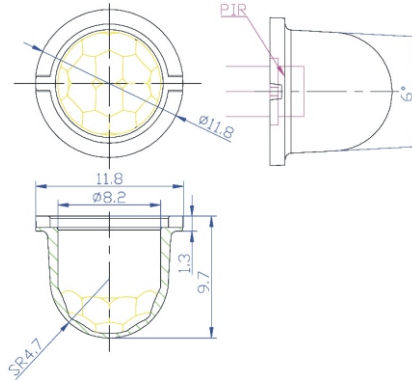

Dimensions 尺寸圖

Dimensions 尺寸圖

Dimensions 尺寸圖

Type:SB-F-08
Overall size:11.8×11.8×9.73mm
Focal length:5mm
Detection distance:5m
Viewing angle:100°

Dimensions 尺寸圖

Type:SB-F-11
Overall size:7.8×7.8×3.6mm
Focal length:
Detection distance:4m
Viewing angle:70°

Dimensions

Type:8002-4
Overall size:23.5×23.5×12.7mm
Focal length:12mm
Detection distance:12m
Viewing angle:120°

Dimensions 尺寸圖

Overall size:外型尺寸
Lens size:鏡頭尺寸
Focal length:焦距
Detection distance:探測距離
Viewing angle:可視角度