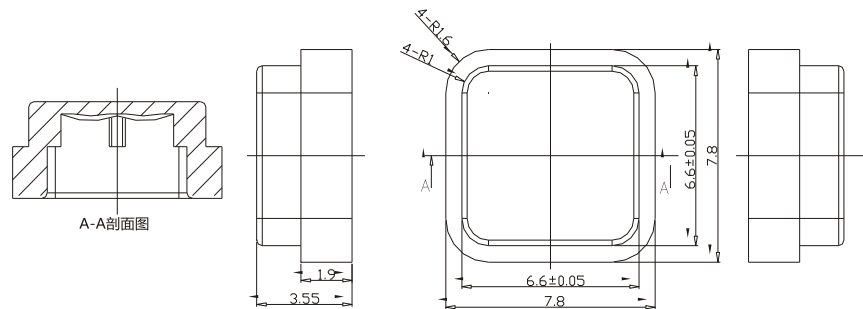

Dimensions 尺寸圖

Dimensions 尺寸圖

Dimensions 尺寸圖

Type:SB-F-08
Overall size:11.8×11.8×9.73mm
Focal length:5mm
Detection distance:5m
Viewing angle:100°

Dimensions 尺寸圖

Type:SB-F-11
Overall size:7.8×7.8×3.6mm
Focal length:
Detection distance:4m
Viewing angle:70°

Dimensions

Type:8002-4
Overall size:23.5×23.5×12.7mm
Focal length:12mm
Detection distance:12m
Viewing angle:120°

Dimensions 尺寸圖

Overall size:外型尺寸
Lens size:鏡頭尺寸
Focal length:焦距
Detection distance:探測距離
Viewing angle:可視角度