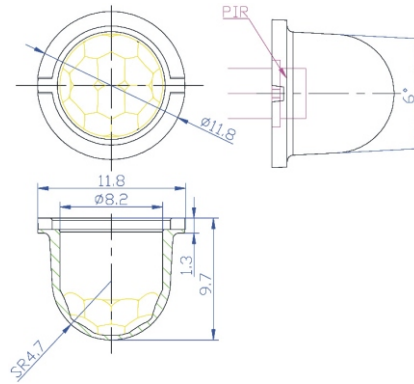

Dimensions 尺寸圖

Dimensions 尺寸圖

Dimensions 尺寸圖

Type:SB-F-08
Overall size:11.8×11.8×9.73mm
Focal length:5mm
Detection distance:5m
Viewing angle:100°

Dimensions 尺寸圖

Type:SB-F-11
Overall size:7.8×7.8×3.6mm
Focal length:
Detection distance:4m
Viewing angle:70°

Dimensions

Type:8002-4
Overall size:23.5×23.5×12.7mm
Focal length:12mm
Detection distance:12m
Viewing angle:120°

Dimensions 尺寸圖

Overall size:外型尺寸
Lens size:鏡頭尺寸
Focal length:焦距
Detection distance:探測距離
Viewing angle:可視角度