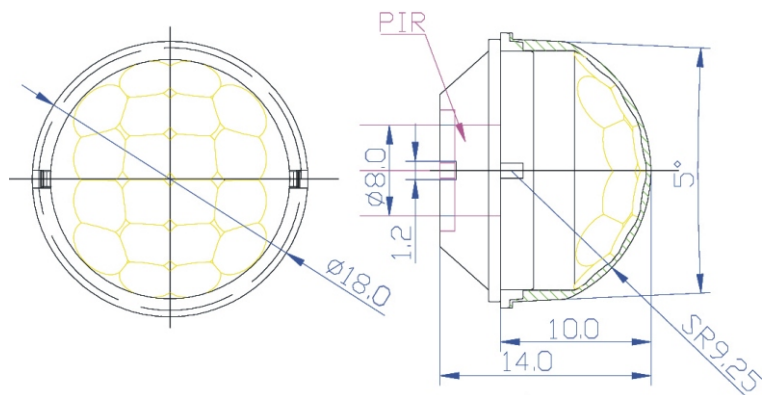

Dimensions 尺寸圖

Dimensions 尺寸圖

Dimensions 尺寸圖

Type:SB-F-08
Overall size:11.8×11.8×9.73mm
Focal length:5mm
Detection distance:5m
Viewing angle:100°

Dimensions 尺寸圖

Type:SB-F-11
Overall size:7.8×7.8×3.6mm
Focal length:
Detection distance:4m
Viewing angle:70°

Dimensions

Type:8002-4
Overall size:23.5×23.5×12.7mm
Focal length:12mm
Detection distance:12m
Viewing angle:120°

Dimensions 尺寸圖

Overall size:外型尺寸
Lens size:鏡頭尺寸
Focal length:焦距
Detection distance:探測距離
Viewing angle:可視角度