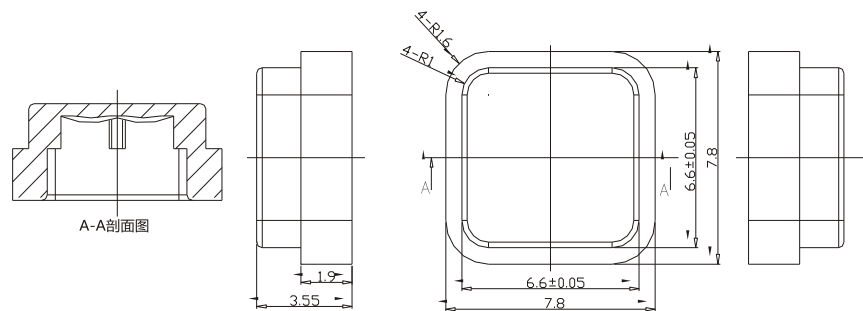

Dimensions 尺寸圖

Dimensions 尺寸圖

Dimensions 尺寸圖

Type:SB-F-08
Overall size:11.8×11.8×9.73mm
Focal length:5mm
Detection distance:5m
Viewing angle:100°

Dimensions 尺寸圖

Type:SB-F-11
Overall size:7.8×7.8×3.6mm
Focal length:
Detection distance:4m
Viewing angle:70°

Dimensions

Type:8002-4
Overall size:23.5×23.5×12.7mm
Focal length:12mm
Detection distance:12m
Viewing angle:120°

Dimensions 尺寸圖

Overall size:外型尺寸
Lens size:鏡頭尺寸
Focal length:焦距
Detection distance:探測距離
Viewing angle:可視角度