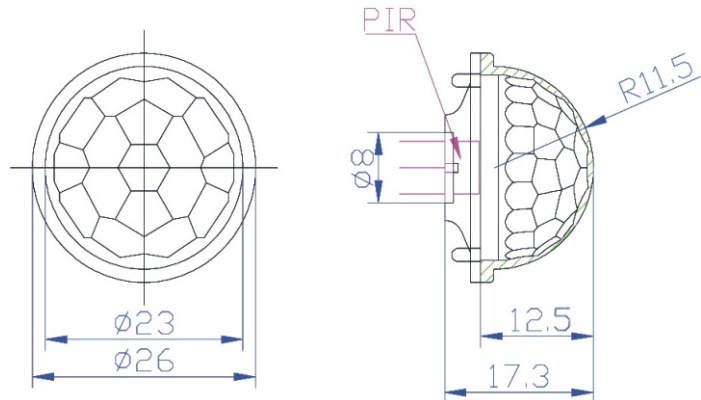

Dimensions 尺寸圖

Dimensions 尺寸圖

Dimensions 尺寸圖

Type:SB-F-08
Overall size:11.8×11.8×9.73mm
Focal length:5mm
Detection distance:5m
Viewing angle:100°

Dimensions 尺寸圖

Type:SB-F-11
Overall size:7.8×7.8×3.6mm
Focal length:
Detection distance:4m
Viewing angle:70°

Dimensions

Type:8002-4
Overall size:23.5×23.5×12.7mm
Focal length:12mm
Detection distance:12m
Viewing angle:120°

Dimensions 尺寸圖

Overall size:外型尺寸
Lens size:鏡頭尺寸
Focal length:焦距
Detection distance:探測距離
Viewing angle:可視角度